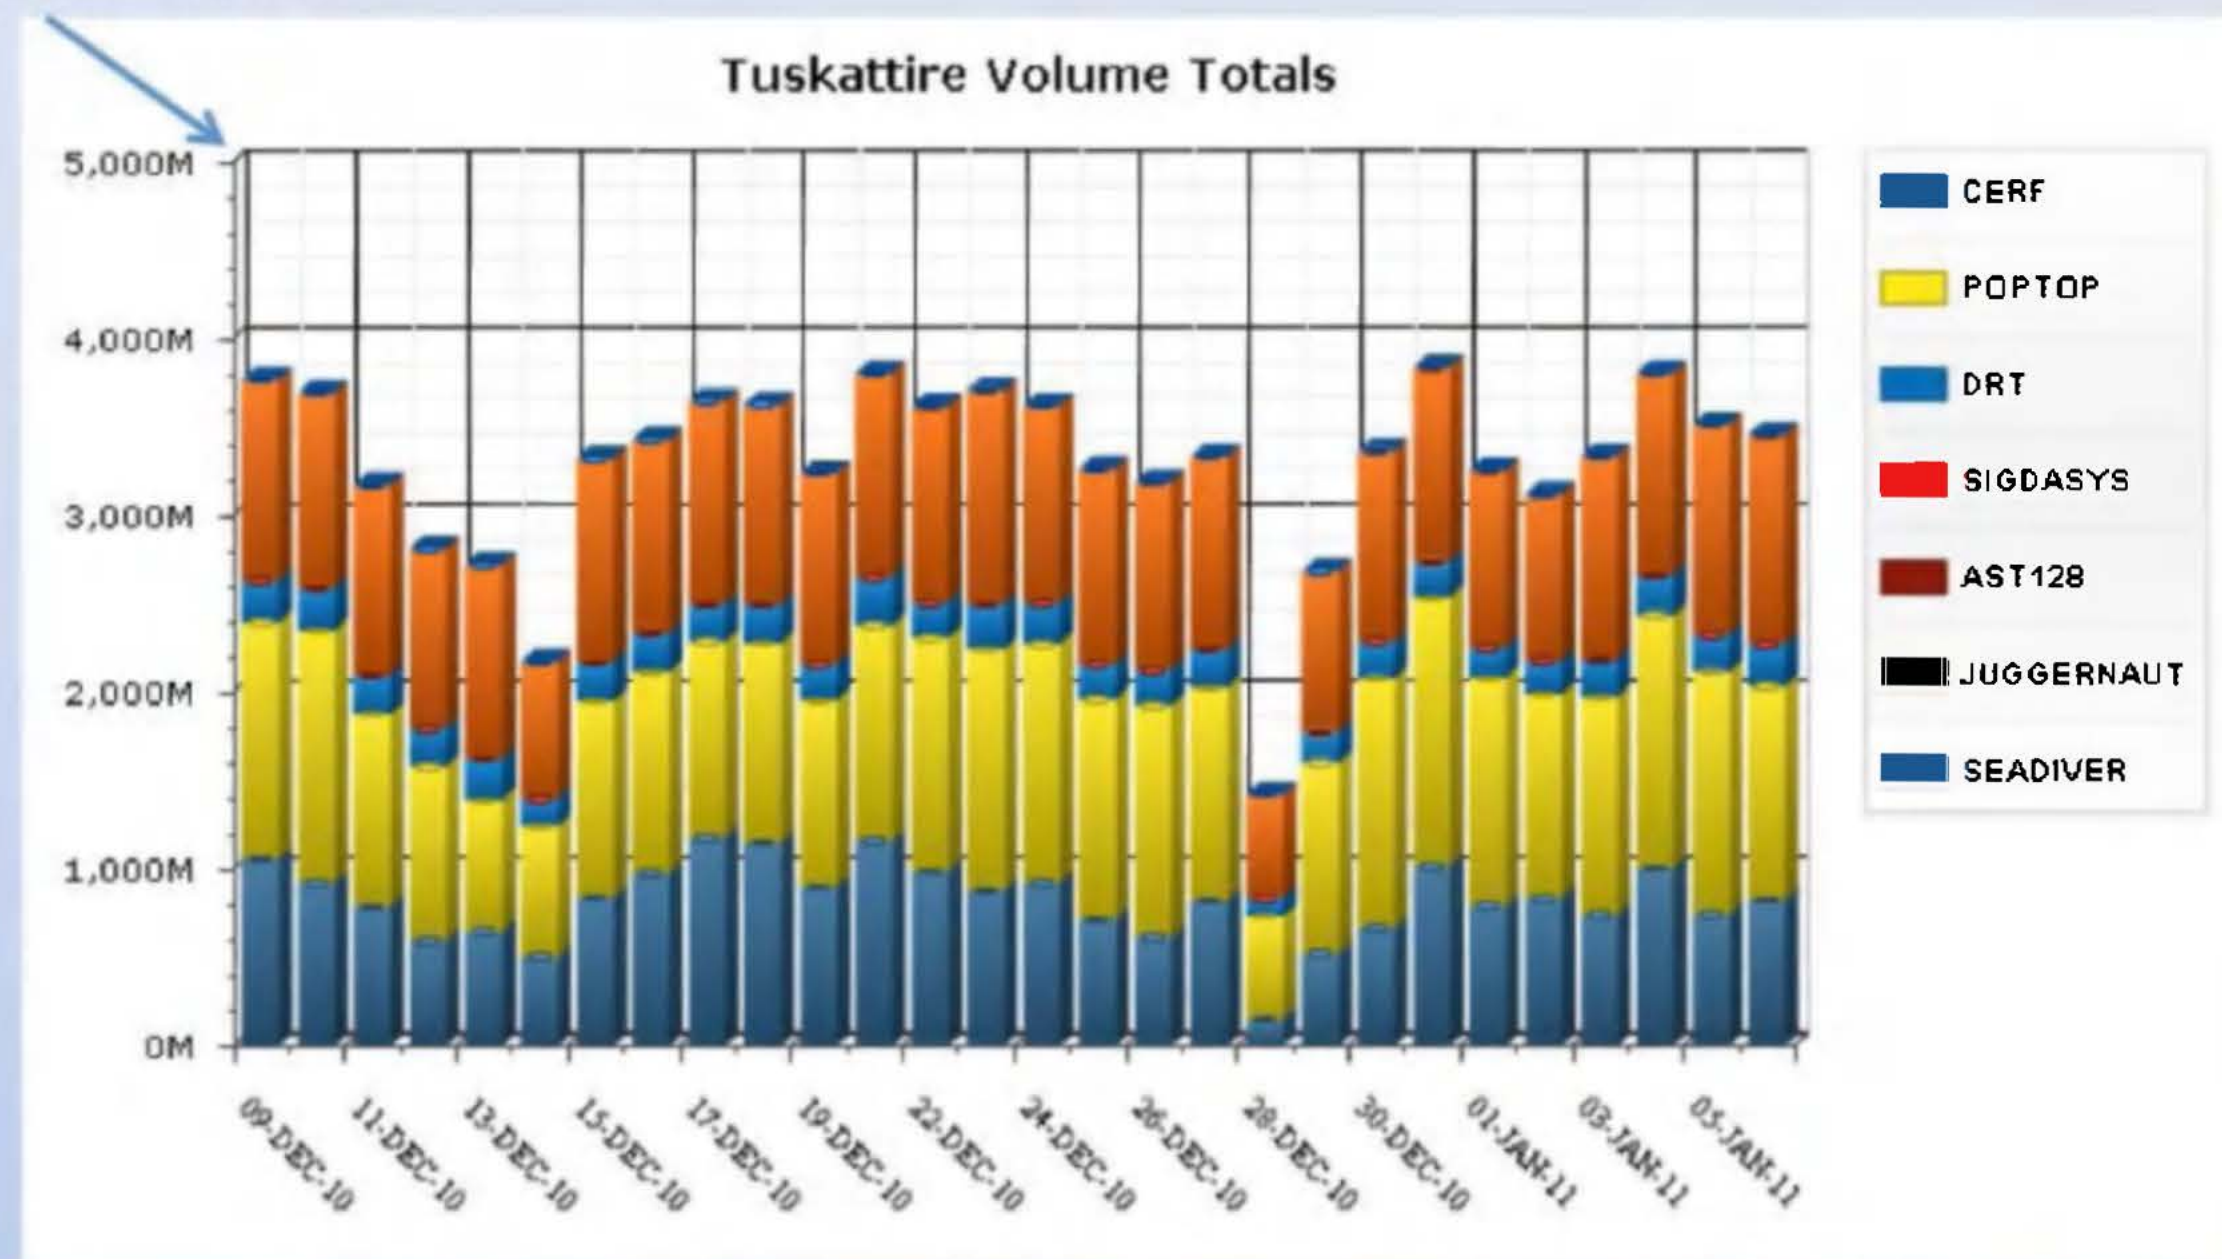

SSO GHOSTMACHINE Analytics

TOP SECRET//COMINT//NOFORN

Hitting The Wall

Fascia Limit?

TOP SECRET//COMINT//NOFORN

Data at a Larger Scale

27704057147161 hdfs://r05sv24:9000/in/asdf

27827753336125 hdfs://r05sv24:9000/in/fascia