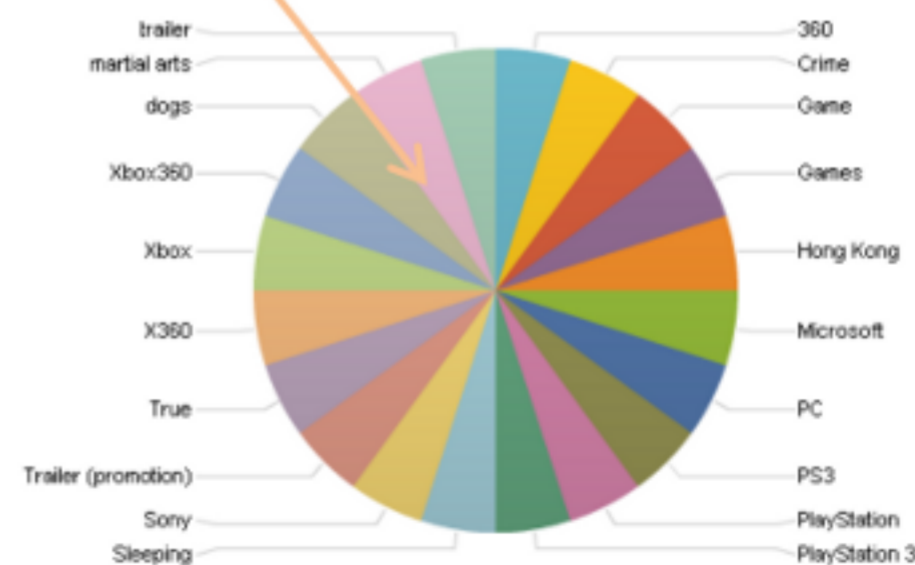

Most Popular Video Tags

refreshed: today at 17:21:05.