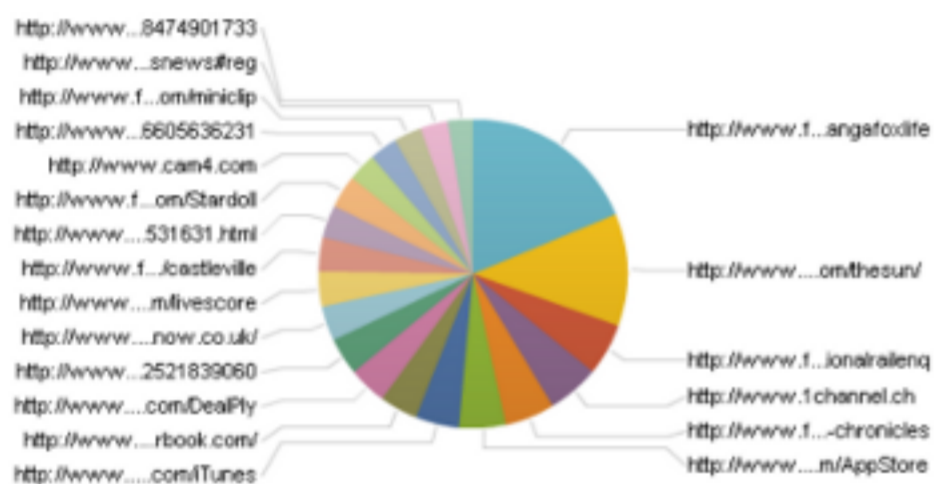

View results

Most Popular Video Tags refreshed: today at 17:21:06.

View results

YouTube
Tags

14FEB
BAHRAIN
N
MARCH
RALLY

YouTube Game Trailer in London, England

Popular Activity in last 24 hours

Facebook - Most Liked...fs (in past 24 hours)

refreshed: today at 17:21:05.

[View results](#)

Blogger - Most Popular...gs (in past 24 hours)

refreshed: today at 17:21:05.

[View results](#)

YouTube - Most Popular...eos (in past 24 hours)

refreshed: today at 17:21:05.

[View results](#)

Most Popular Videos with Meta-data (in past 24 hours)

refreshed: today at 17:21:05.

Video ID	Total Views	Title	Tags
1 eiwas_JavkQ	105		
2 8UVNT4vvvIGY	27		
3 Yv46nGqJ0vQ	23		
4 pRS4139qK48	23		
5 SHRceS-bIA	22		
6 H9nP17w7pDI	19		
7 bpOR_HuHRNs	19		
8 Y1xs_xPb46M	17		
9 eH3giazONA	15		
10 hstk457FJE	15		