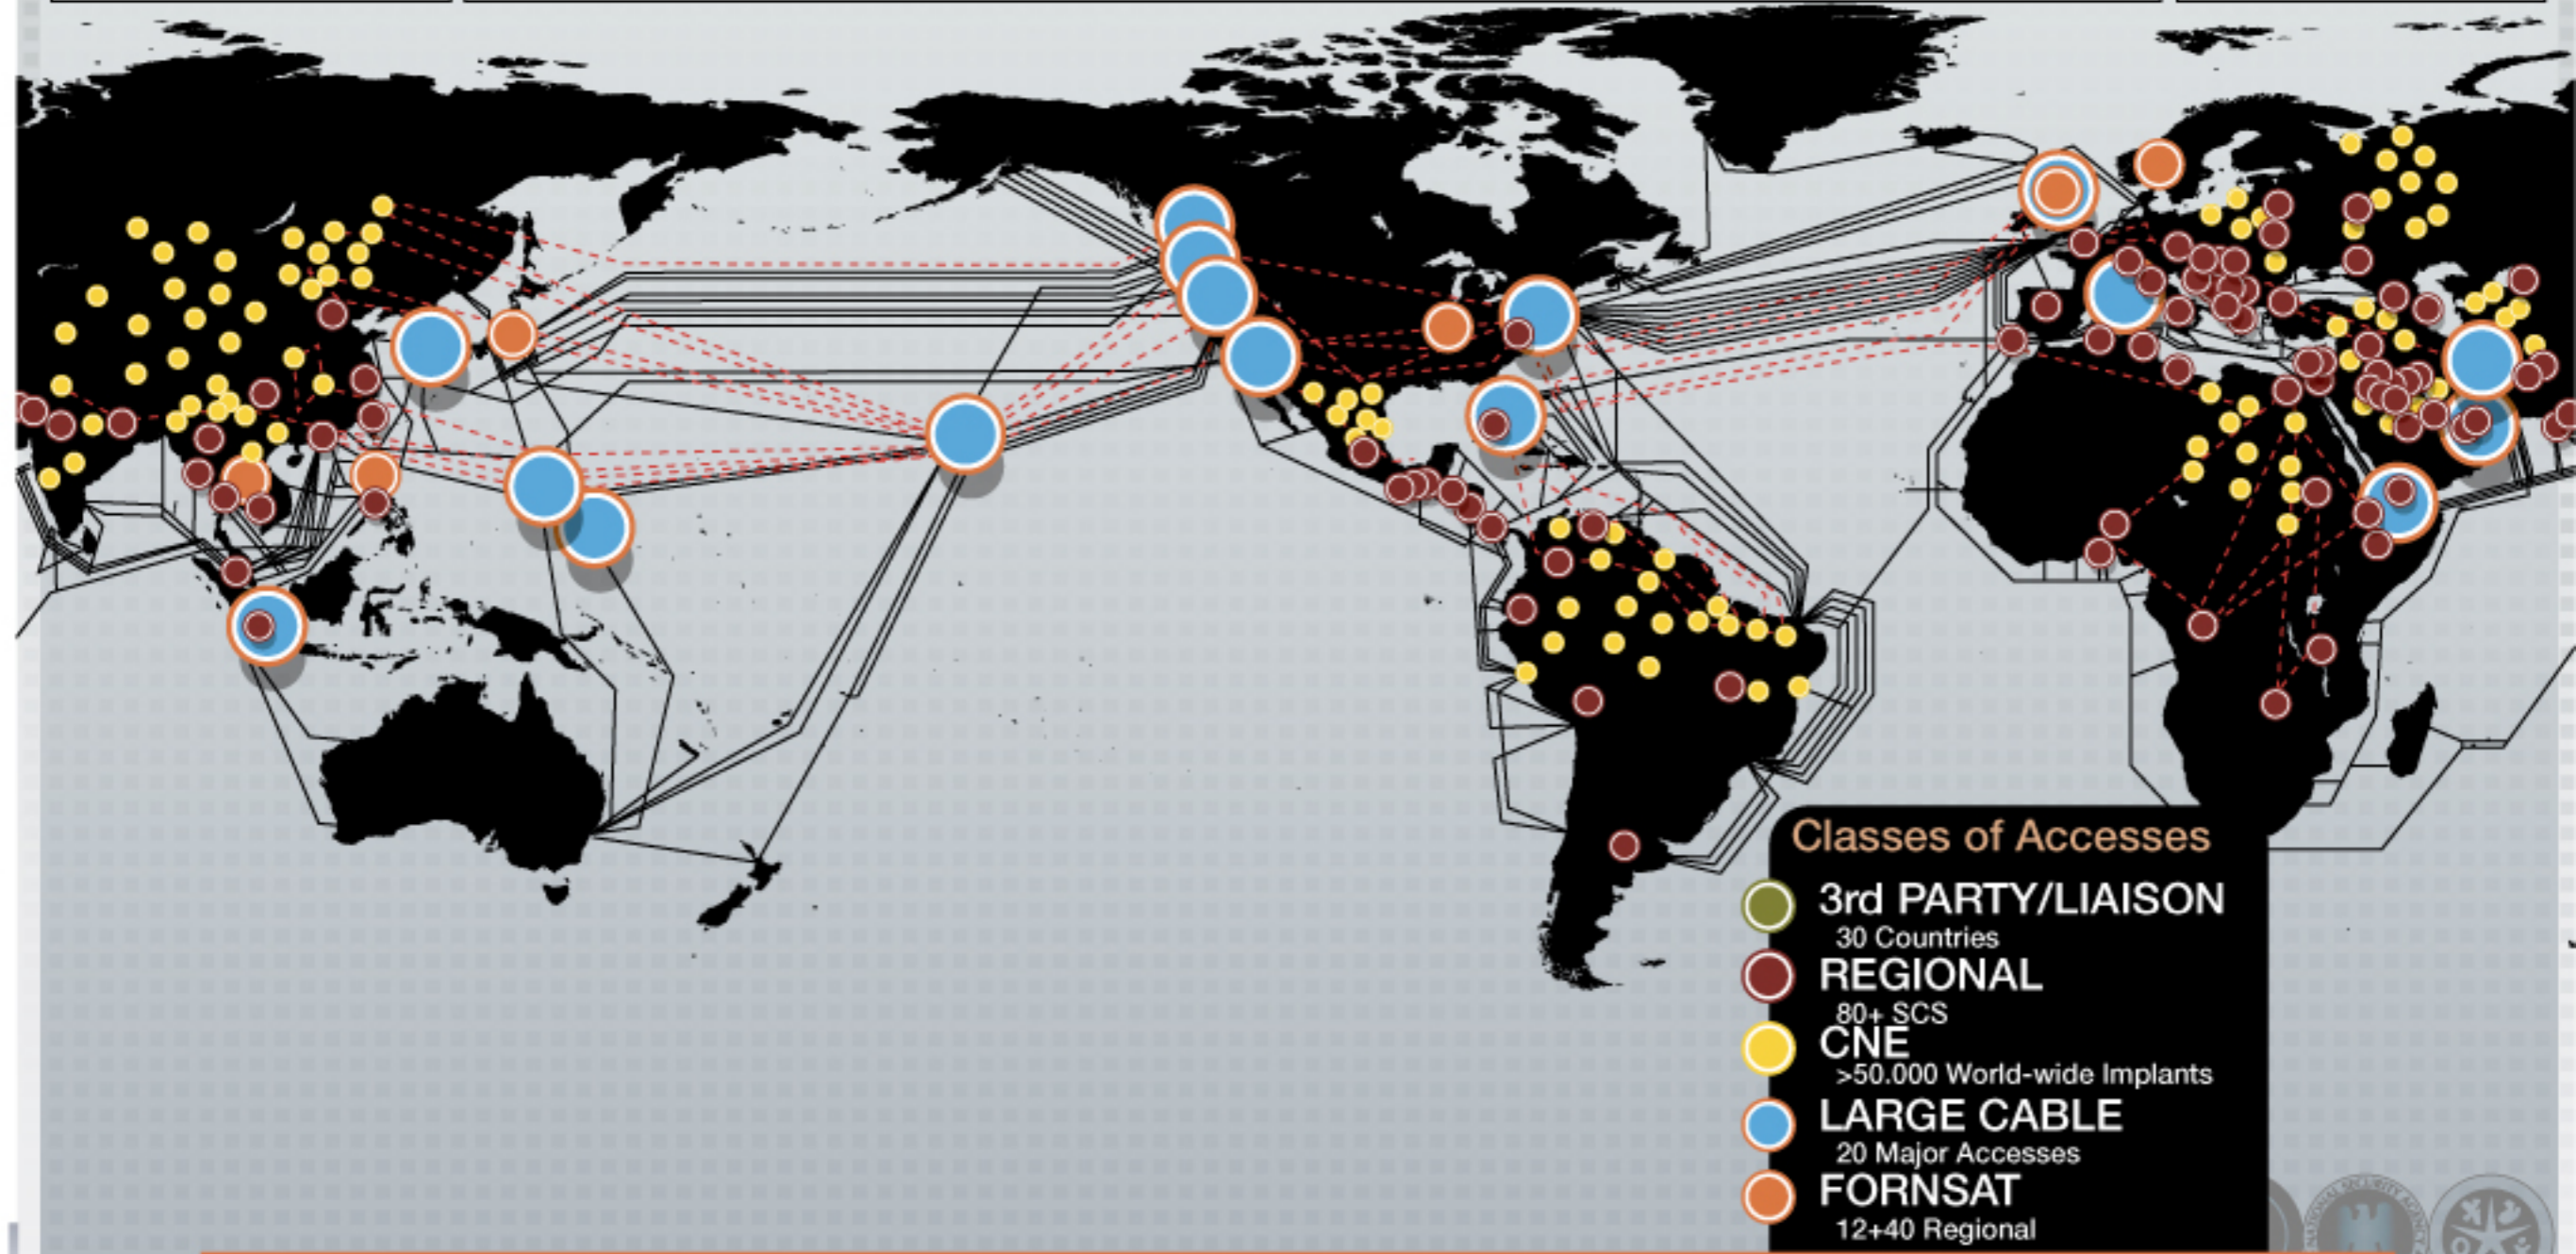

Driver 1: Worldwide SIGINT/Defense Cryptologic Platform

High Speed Optical Cable
Covert, Clandestine or Cooperative Large Accesses
20 Access Programs Worldwide

Regional

Caracas	Havana	Kinshasa	Sofia	Berlin	Pristina	Guatemala City
Tegucigalpa	Panama City	Lusaka	Bangkok	Tirana	RESC	
Geneva	Bogota		New Delhi	Phnom Penh	Milan	
Athens	Mexico City	Budapest	Frankfurt	Sarajevo		
Rome	Brasilia	Prague	Paris			
Quito	Managua	Lagos	Vienna	Rangoon	La Paz	Langley
San Jose				Zagreb	Vienna Annex	Reston

FORNSAT

STELLAR	INDRA
SOUNDER	IRONSAND
SNICK	JACKKNIFE
MOONPEN	CARBOY
NY	TIMBERLIN
LADYLOVE	E

Classes of Accesses

- **3rd PARTY/LIAISON**
30 Countries
- **REGIONAL**
80+ SCS
- **CNE**
>50,000 World-wide Implants
- **LARGE CABLE**
20 Major Accesses
- **FORNSAT**
12+40 Regional